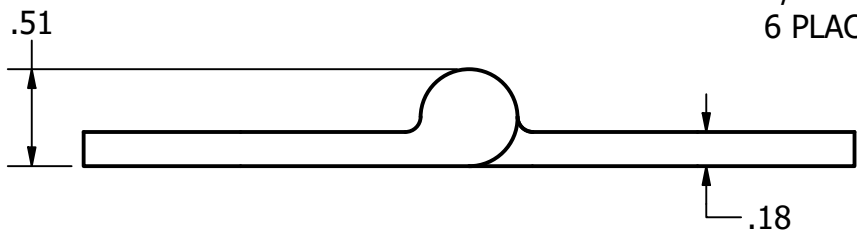

Marketing Drawing for 162522

COUNTERSINK FOR
1/4" FASTENER
6 PLACES

Description
HINGE 4"x4" RND EDGE, 6 HOLES

Size	Part No	Units	Rev	Scale
A	162522	INCHES	2	1:1

Phone: 800.874.4506

www.gemplux.com