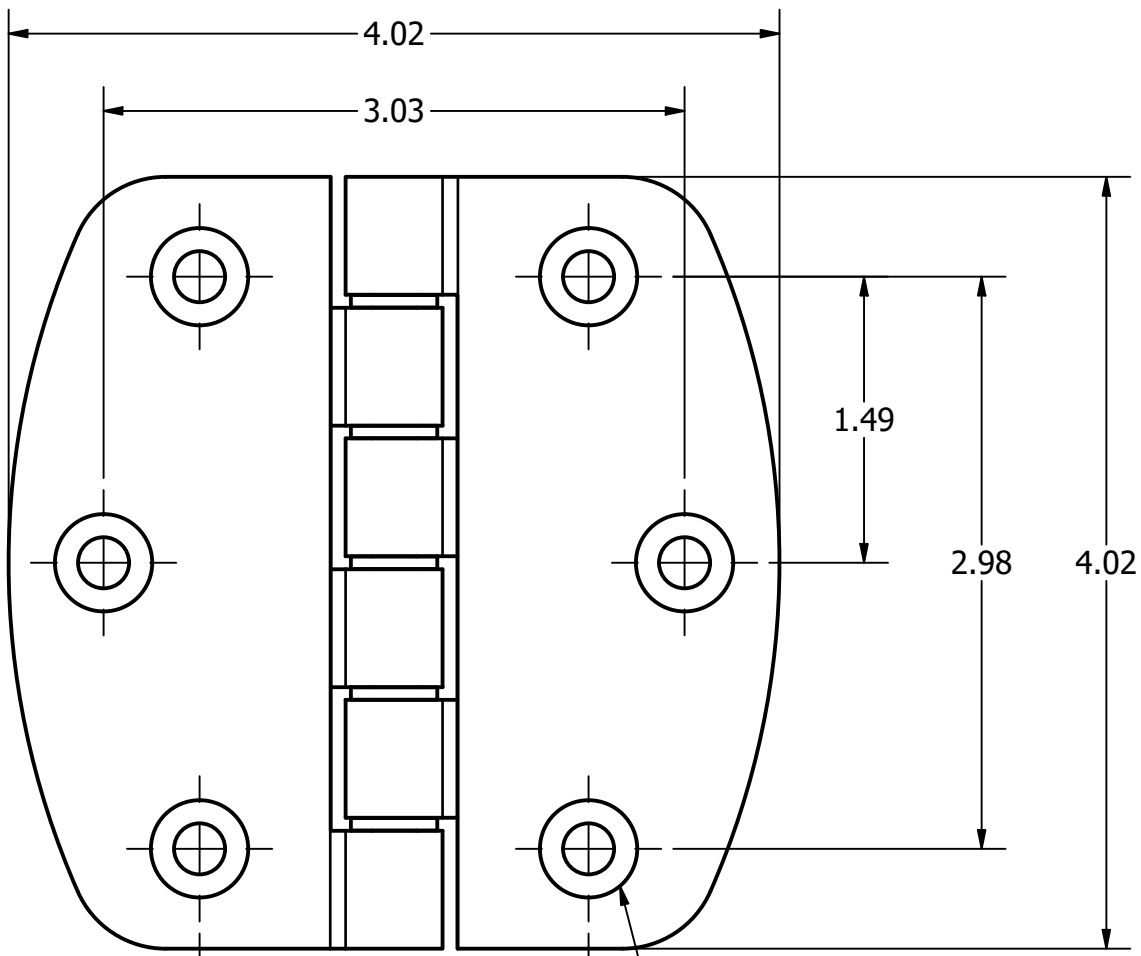

Marketing Drawing for 162522

COUNTERSINK FOR
1/4" FASTENER
6 PLACES

Description
HINGE 4"x4" RND EDGE, 6 HOLES

Size	Part No	Units	Rev	Scale
A	162522	INCHES	2	1:1

Phone: 800.874.4506

www.gemplux.com